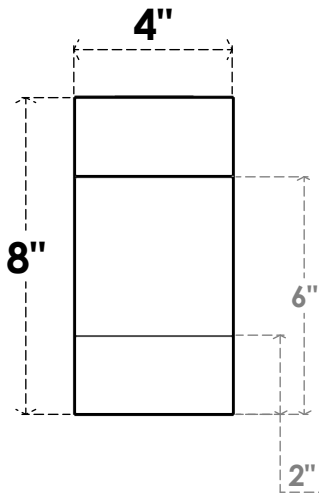

ITEM NUMBER: RFTURO040X08000X20000X008CLE00RCPR

4"W X 8"H X 20"L TIMBERTHANE ROUGH CEDAR CLEMMONS FAUX WOOD OPEN RAFTER TAIL, 8"L END, PRIMED TAN

SIDE PROFILE

FRONT PROFILE

ISOMETRIC

GENERATED DATE : 03/02/2023