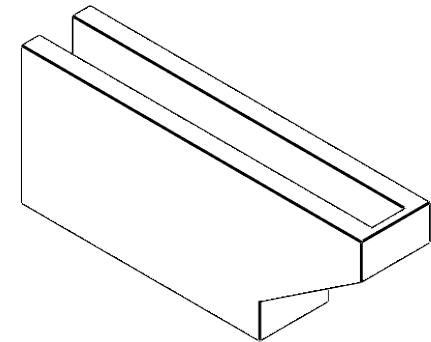

ITEM NUMBER: RFTURO040X08000X20000X008CLE00RCPR

4"W X 8"H X 20"L TIMBERTHANE ROUGH CEDAR CLEMMONS FAUX WOOD OPEN RAFTER TAIL, 8"L END, PRIMED TAN

SIDE PROFILE

FRONT PROFILE

ISOMETRIC

GENERATED DATE : 03/02/2023

EKENA MILLWORK
2300 WEST MAIN ST.
CLARKSVILLE, TX 75426
TOLL FREE: 866-607-0453
WWW.EKENAMILLWORK.COM

NOTES

1. INSTALLATION TO BE COMPLETED IN ACCORDANCE WITH MANUFACTURER'S SPECIFICATIONS.
2. DRAWING MAY NOT BE TO SCALE
3. THIS DRAWING IS INTENDED FOR DESIGN AND PLANNING PURPOSES ONLY.
4. ALL INFORMATION CONTAINED HEREIN WAS CURRENT AT THE TIME OF DEVELOPMENT BUT MUST BE REVIEWED AND APPROVED BY THE PRODUCT MANUFACTURER TO BE CONSIDERED ACCURATE.
5. TIMBERTHANE ARCHITECTURAL PRODUCTS ARE MADE FROM HIGH DENSITY URETHANE AND COME FACTORY PRIMED