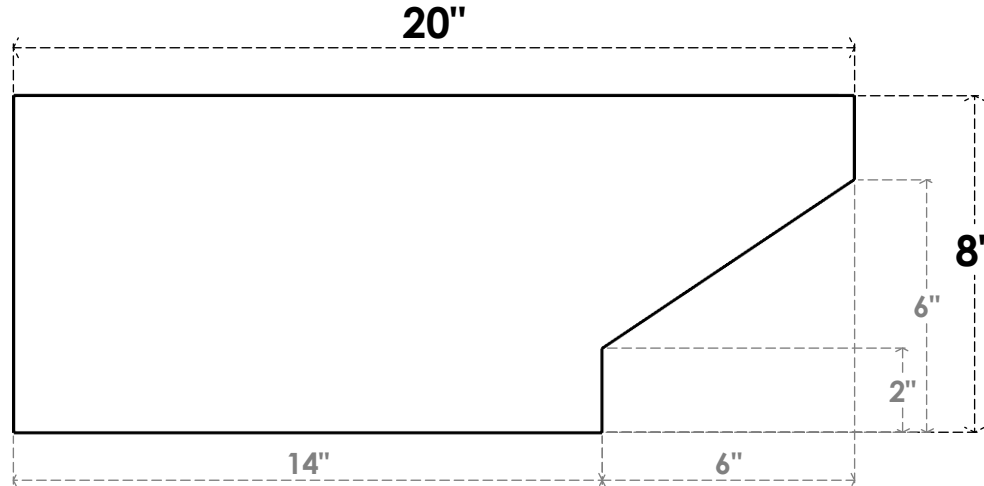

ITEM NUMBER: RFTURO040X08000X20000X008CLE00RCPR

4"W X 8"H X 20"L TIMBERTHANE ROUGH CEDAR CLEMMONS FAUX WOOD OPEN RAFTER TAIL, 8"L END, PRIMED TAN

SIDE PROFILE

FRONT PROFILE

ISOMETRIC

GENERATED DATE : 03/02/2023